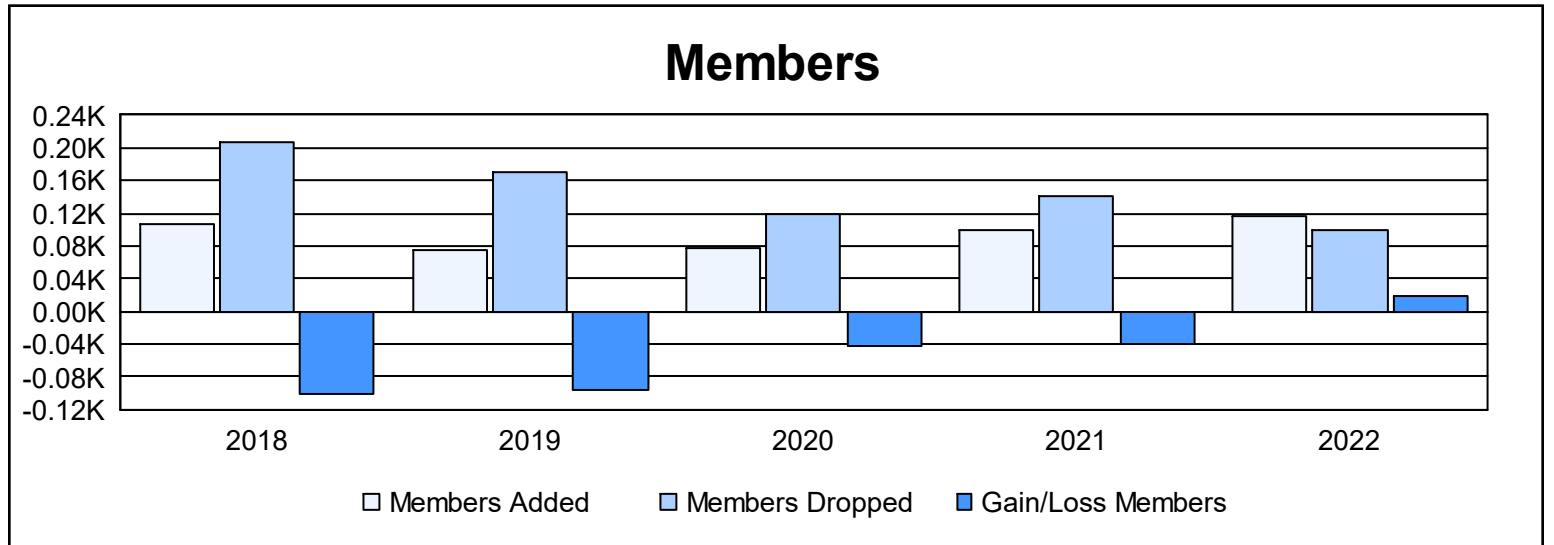

Year	New Clubs	Dropped Clubs	Gain/ Loss Clubs	New Members	Charter Members	Reinstate Members	Transfer Members	Total Member Added	Total Members Dropped	Gain/ Loss Members
2017-2018	0	3	-3	66	6	6	29	107	207	-100
2018-2019	0	2	-2	66	1	5	3	75	170	-95
2019-2020	0	1	-1	63	0	3	12	78	120	-42
2020-2021	0	1	-1	94	0	3	3	100	141	-41
2021-2022	0	1	-1	107	0	8	2	117	99	18
<b>Average</b>	<b>0</b>	<b>2</b>	<b>-2</b>	<b>79</b>	<b>1</b>	<b>5</b>	<b>10</b>	<b>95</b>	<b>147</b>	<b>-52</b>

### Membership Composition June 2022 Cumulative