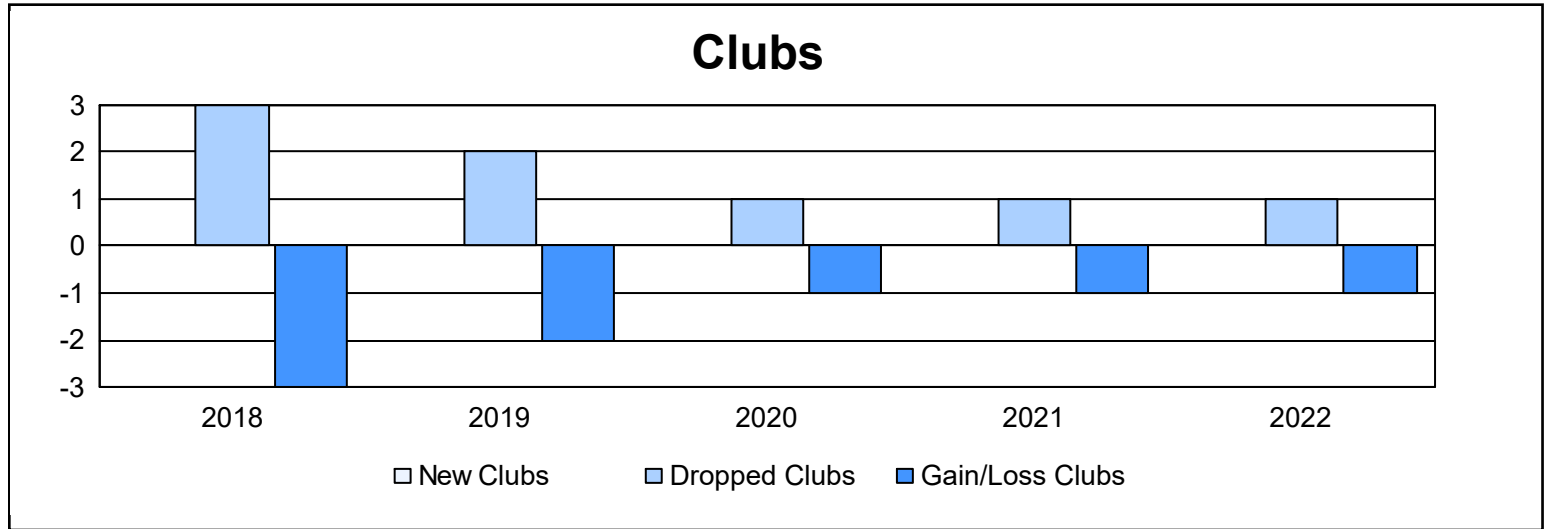

Year	New Clubs	Dropped Clubs	Gain/ Loss Clubs	New Members	Charter Members	Reinstate Members	Transfer Members	Total Member Added	Total Members Dropped	Gain/ Loss Members
2017-2018	0	3	-3	66	6	6	29	107	207	-100
2018-2019	0	2	-2	66	1	5	3	75	170	-95
2019-2020	0	1	-1	63	0	3	12	78	120	-42
2020-2021	0	1	-1	94	0	3	3	100	141	-41
2021-2022	0	1	-1	107	0	8	2	117	99	18
<b>Average</b>	<b>0</b>	<b>2</b>	<b>-2</b>	<b>79</b>	<b>1</b>	<b>5</b>	<b>10</b>	<b>95</b>	<b>147</b>	<b>-52</b>

### Membership Composition June 2022 Cumulative